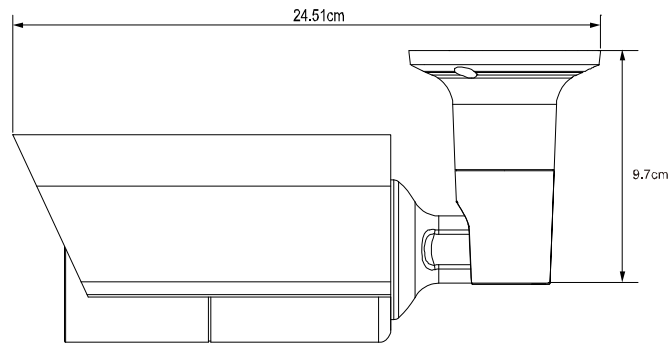

○ SPECIFICATIONS

■ Network	
LAN Port	YES
LAN Speed	10/100 Based-T Ethernet
Supported Protocols	DDNS, PPPoE, DHCP, NTP, SNTP, TCP/IP, ICMP, SMTP, FTP, HTTP, RTP, RTSP, RTCP, IPv4/IPv6, Bonjour, UPnP, DNS, UDP, IGMP, QoS, SNMP
ONVIF Compatible	YES (Profile S)
Number of Online Users	10
Security	(1) Multiple user access levels with password (2) IP address filtering (3) Digest authentication
Remote Access	(1) Internet Explorer on Windows operating system (2) CMS Lite, 32CH CMS software for Windows operating system (3) EagleEyes on iOS & Android mobile devices
■ Video	
Network Compression	H.265 / H.264 / MJPEG
Video Resolution	2592 x 1944 / 2048 x 1536 / 1920 x 1080 / 1280 x 720 / 640 x 480 / 320 x 240
Frame Rate	30/25 IPS
Multiple Video Streaming	4 (H.265 / H.264 / MJPEG)
■ General	
Image Sensor	1/2.9" SONY CMOS image sensor
Min Illumination	0.1 Lux / F1.4(Wide)~F2.8(Tele), 0 Lux (IR LED ON)
Shutter Speed	1/10,000 ~ 1/15 (Slow shutter)
S/N Ratio	More than 48dB (AGC off)
Lens	Motorized f2.8 ~ 12mm / F1.4 ~ F2.8 (Auto Focus)
Viewing Angle	Wide: 70.4° (Horizontal) / 65.6° (Vertical) / 87.4° (Diagonal) Tele: 25.9° (Horizontal) / 19.2° (Vertical) / 31.8° (Diagonal)
IR LED	6 units
IR Effective Distance**	Up to 50 meters
IR Shift	YES
Smart Light Control	YES
White Balance	ATW
AGC	Auto
IRIS Mode	AES
WDR	YES
POE	YES (IEEE 802.3af)
Defog	YES
External Alarm I/O	YES (1 input / 1 output)
Micro SD Card Slot	YES
RAM	20MB
IP Rating	IP66
Startup Temperature	0°C ~ 50°C
Operating Temperature	-40°C ~ 50°C
Operating Humidity	90% or less relative humidity
Power Source (±10%)	DC12V / 1A
Current Consumption (±10%)	225mA (IR LED OFF); 650mA (IR LED ON)
Power Consumption (±10%)	9.5W (PoE / PoN) ; 8W (DC Adapter)
Net Weight (kg)	0.91

*The specifications are subject to change without notice.

○ DIMENSIONS

Dimensional tolerance: ± 5 mm