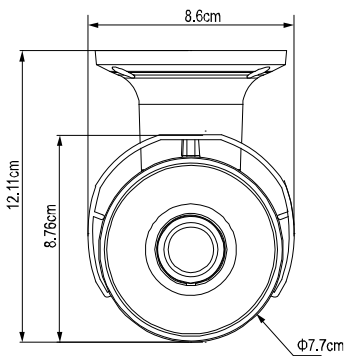

.*The specifications are subject to change without notice. .

○ SPECIFICATIONS (CONTINUED)

■ Audio	
Line in	YES
Line out	YES
■ Others	
EaZy Networking	YES
Push Video	YES
Mobile Surveillance	iOS & Android mobile devices
Event Notification	Push Video / FTP / Email / SMS
Digital Pan / Tilt / Zoom	YES
Motion Detection	YES
RTC (real-time clock)	YES
Minimum Web Browsing Requirements	<ul style="list-style-type: none"> • Intel core i3 or higher, or equivalent AMD • 2GB RAM • AGP graphics card, Direct Draw, 32MB RAM • Windows 10, Windows 8, Windows 7, Windows Vista & Windows XP, DirectX 9.0 or later • Internet Explorer 7.x or later (Windows Edge not supported)

*The specifications are subject to change without notice.

○ DIMENSIONS

Dimensional tolerance: ± 5 mm